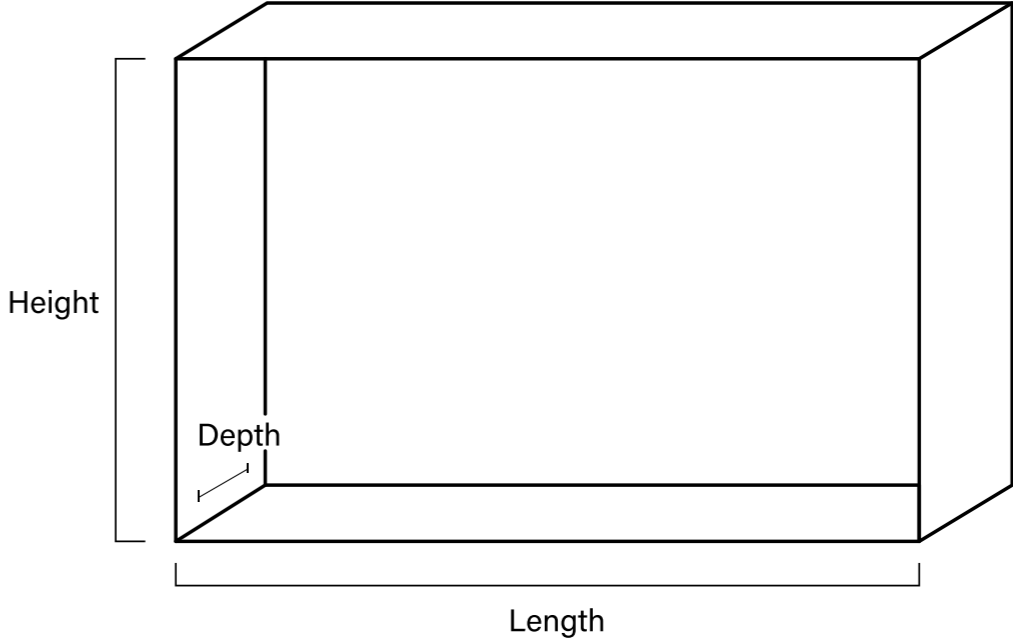

On-Wall Dimensions

In-Wall Cut Out Dimensions

Key	27"
A	48
B	642
C	427

! Measurements are in millimetres (mm) unless otherwise stated.

Packaging Dimensions	
Length	735
Depth	550
Height	180
Weight (kg)	10.4kg

Vesa Mount Dimensions	
Fixing Holes	200 x 200

Measurement	27"
Length	637
Height	422
Depth	43

! Measurements are in millimetres (mm) unless otherwise stated.

In-Wall Dimensions

Key	27"
A	636
B	42
C	421
D	641
E	427
F	38