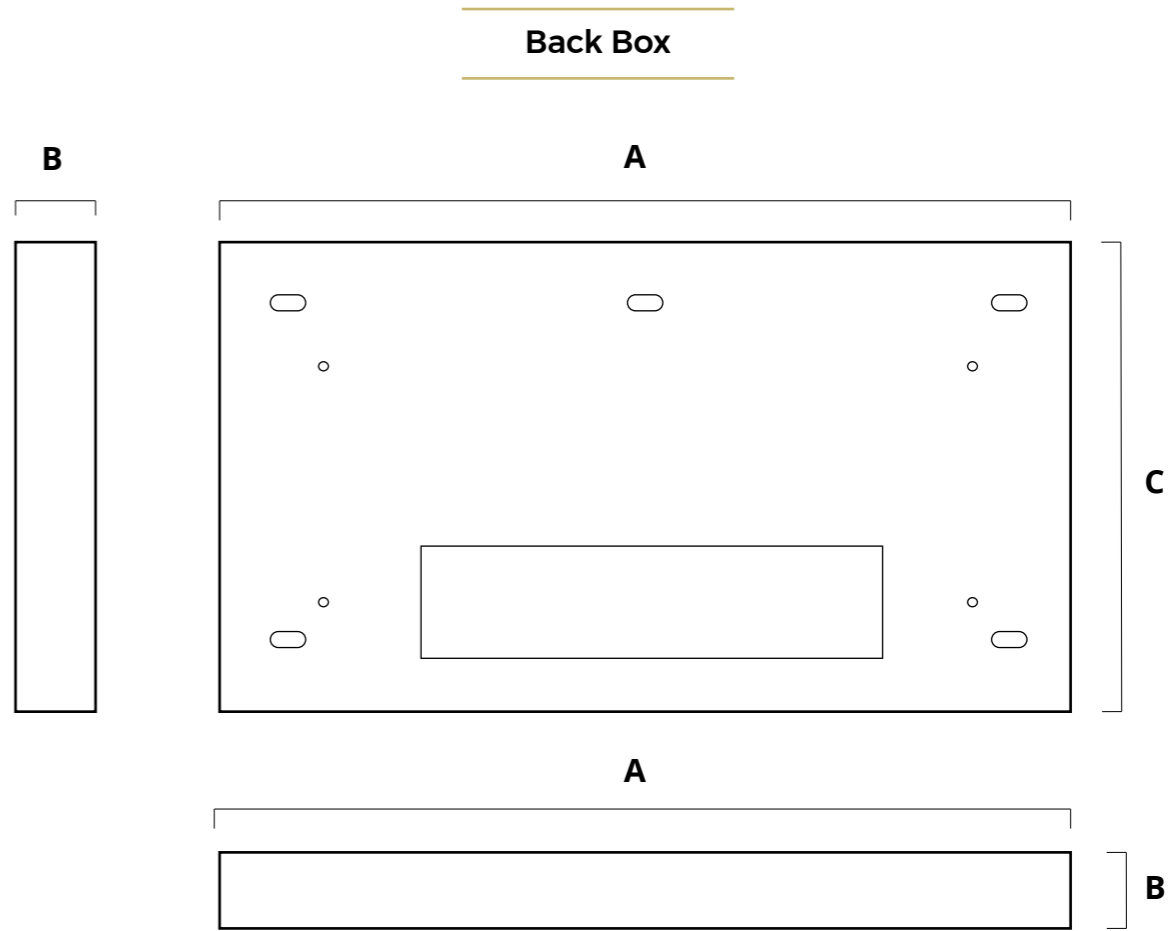

Videotree have included a wide range of inputs in each module, however to ensure each television is completely waterproof, many of these connections remain enclosed inside the inner panel. If you require any of these optional connections, we will make them accessible for use and include an additional production process to retain the water-tightness of the module.

On-Wall Dimensions

In-Wall Cut Out Dimensions

Key	27"
A	48
B	642
C	427

! Measurements are in millimetres (mm) unless otherwise stated.

Packaging Dimensions	
Length	735
Depth	550
Height	180
Weight (kg)	10.4kg

Vesa Mount Dimensions	
Fixing Holes	200 x 200

Measurement	27"
Length	637
Height	422
Depth	43

! Measurements are in millimetres (mm) unless otherwise stated.

In-Wall Dimensions

Key	27"
A	636
B	42
C	421
D	641
E	427
F	38

Packaging Dimensions	
Length	735
Depth	180
Height	550
Weight (kg)	18kg

! Measurements are in millimetres (mm) unless otherwise stated.

General Information

Temperature:	
Operating	0°C to 50°C
Storage	-10°C to 60°C
Humidity:	
Operating	5% to 80% RH (non-condensing)
Storage	5% to 80% RH (non-condensing)
Installation	On-wall & in-wall installation. Indoor use.
OSD Language	English/French/German/Spanish/Italian/Russian + 16 languages
Usage Life	Up to 60,000 hours typical