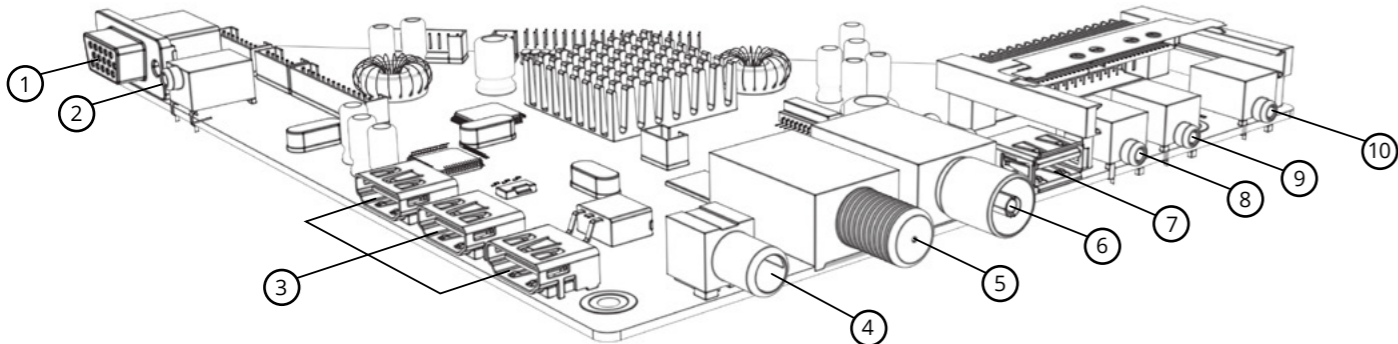

What's Included:

- Detailed Instruction Manual
- Splash-Proof Remote Control
- Mounting Brackets / Back Box
- Power Supply Unit

Connectivity:

- SCART CVBS / RGB
- PC input with audio
- YPbPr input (mini jack)
- Terrestrial tuner (DVB-T / T2)
- Satellite tuner (DVB-S / S2)
- Hospitality port
- IPTV connectivity
- External source selection on TV
- HDMI inputs

Control Board

- 1. VGA
- 2. PC Audio
- 3. HDMI
- 4. SPDIF
- 5. DVBS/2
- 6. DVBT/2
- 7. USB
- 8. Headphones
- 9. Component
- 10. Mini AV

Control & Inputs

- Hospitality port
- Reverse infra-red port
- YPbPr input (mini jack)
- IPTV connectivity (optional extra)
- External source selection on TV
- Up to 3 x HDMI inputs (3 - in wall / 1 - on wall)
- SCART CVBS / RGB
- Full RS232 control included
- PC input with audio
- Terrestrial tuner (DVB-T / T2/ DVB-C)
- Satellite tuner (DVB-S / S2)

Videotree have included a wide range of inputs in each module, however to ensure each television is completely waterproof, many of these connections remain enclosed inside the inner panel. If you require any of these optional connections, we will make them accessible for use and include an additional production process to retain the water-tightness of the module.