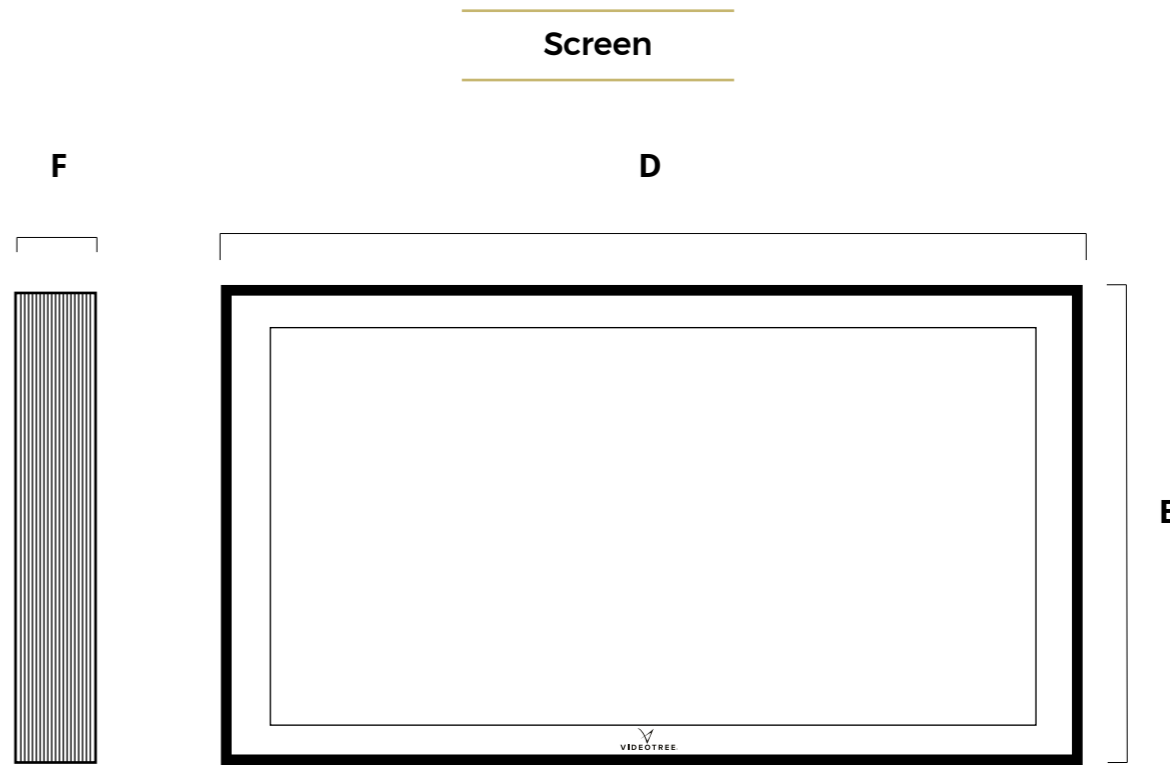

On-Wall Dimensions

In-Wall Cut Out Dimensions

Key	27"
A	48
B	642
C	427

! Measurements are in millimetres (mm) unless otherwise stated.

Packaging Dimensions	
Length	735
Depth	550
Height	180
Weight (kg)	10.4kg

Vesa Mount Dimensions	
Fixing Holes	200 x 200

Measurement	27"
Length	637
Height	422
Depth	43

! Measurements are in millimetres (mm) unless otherwise stated.

In-Wall Dimensions

Key	27"
A	636
B	42
C	421
D	641
E	427
F	38

Packaging Dimensions	
Length	735
Depth	180
Height	550
Weight (kg)	18kg

! Measurements are in millimetres (mm) unless otherwise stated.

General Information

Temperature:	
Operating	0°C to 50°C
Storage	-10°C to 60°C
Humidity:	
Operating	5% to 80% RH (non-condensing)
Storage	5% to 80% RH (non-condensing)
Installation	On-wall & in-wall installation. Indoor use.
OSD Language	English/French/German/Spanish/Italian/Russian + 16 languages
Usage Life	Up to 60,000 hours typical

Screen

Size	27" (Other Sizes are available on request. MOQ 50)
Contrast Ratio	5000:1
Aspect Ratio	16:9
Driver Element	a-Si TFT active matrix
Colour Depth	10 Bit
Number of Pixels	Full: 1920 x 1080 (27" - 55")
Brightness	450 NIT
Viewing Angle	Up/Down 88° / 88° Left/Right 88° / 88°